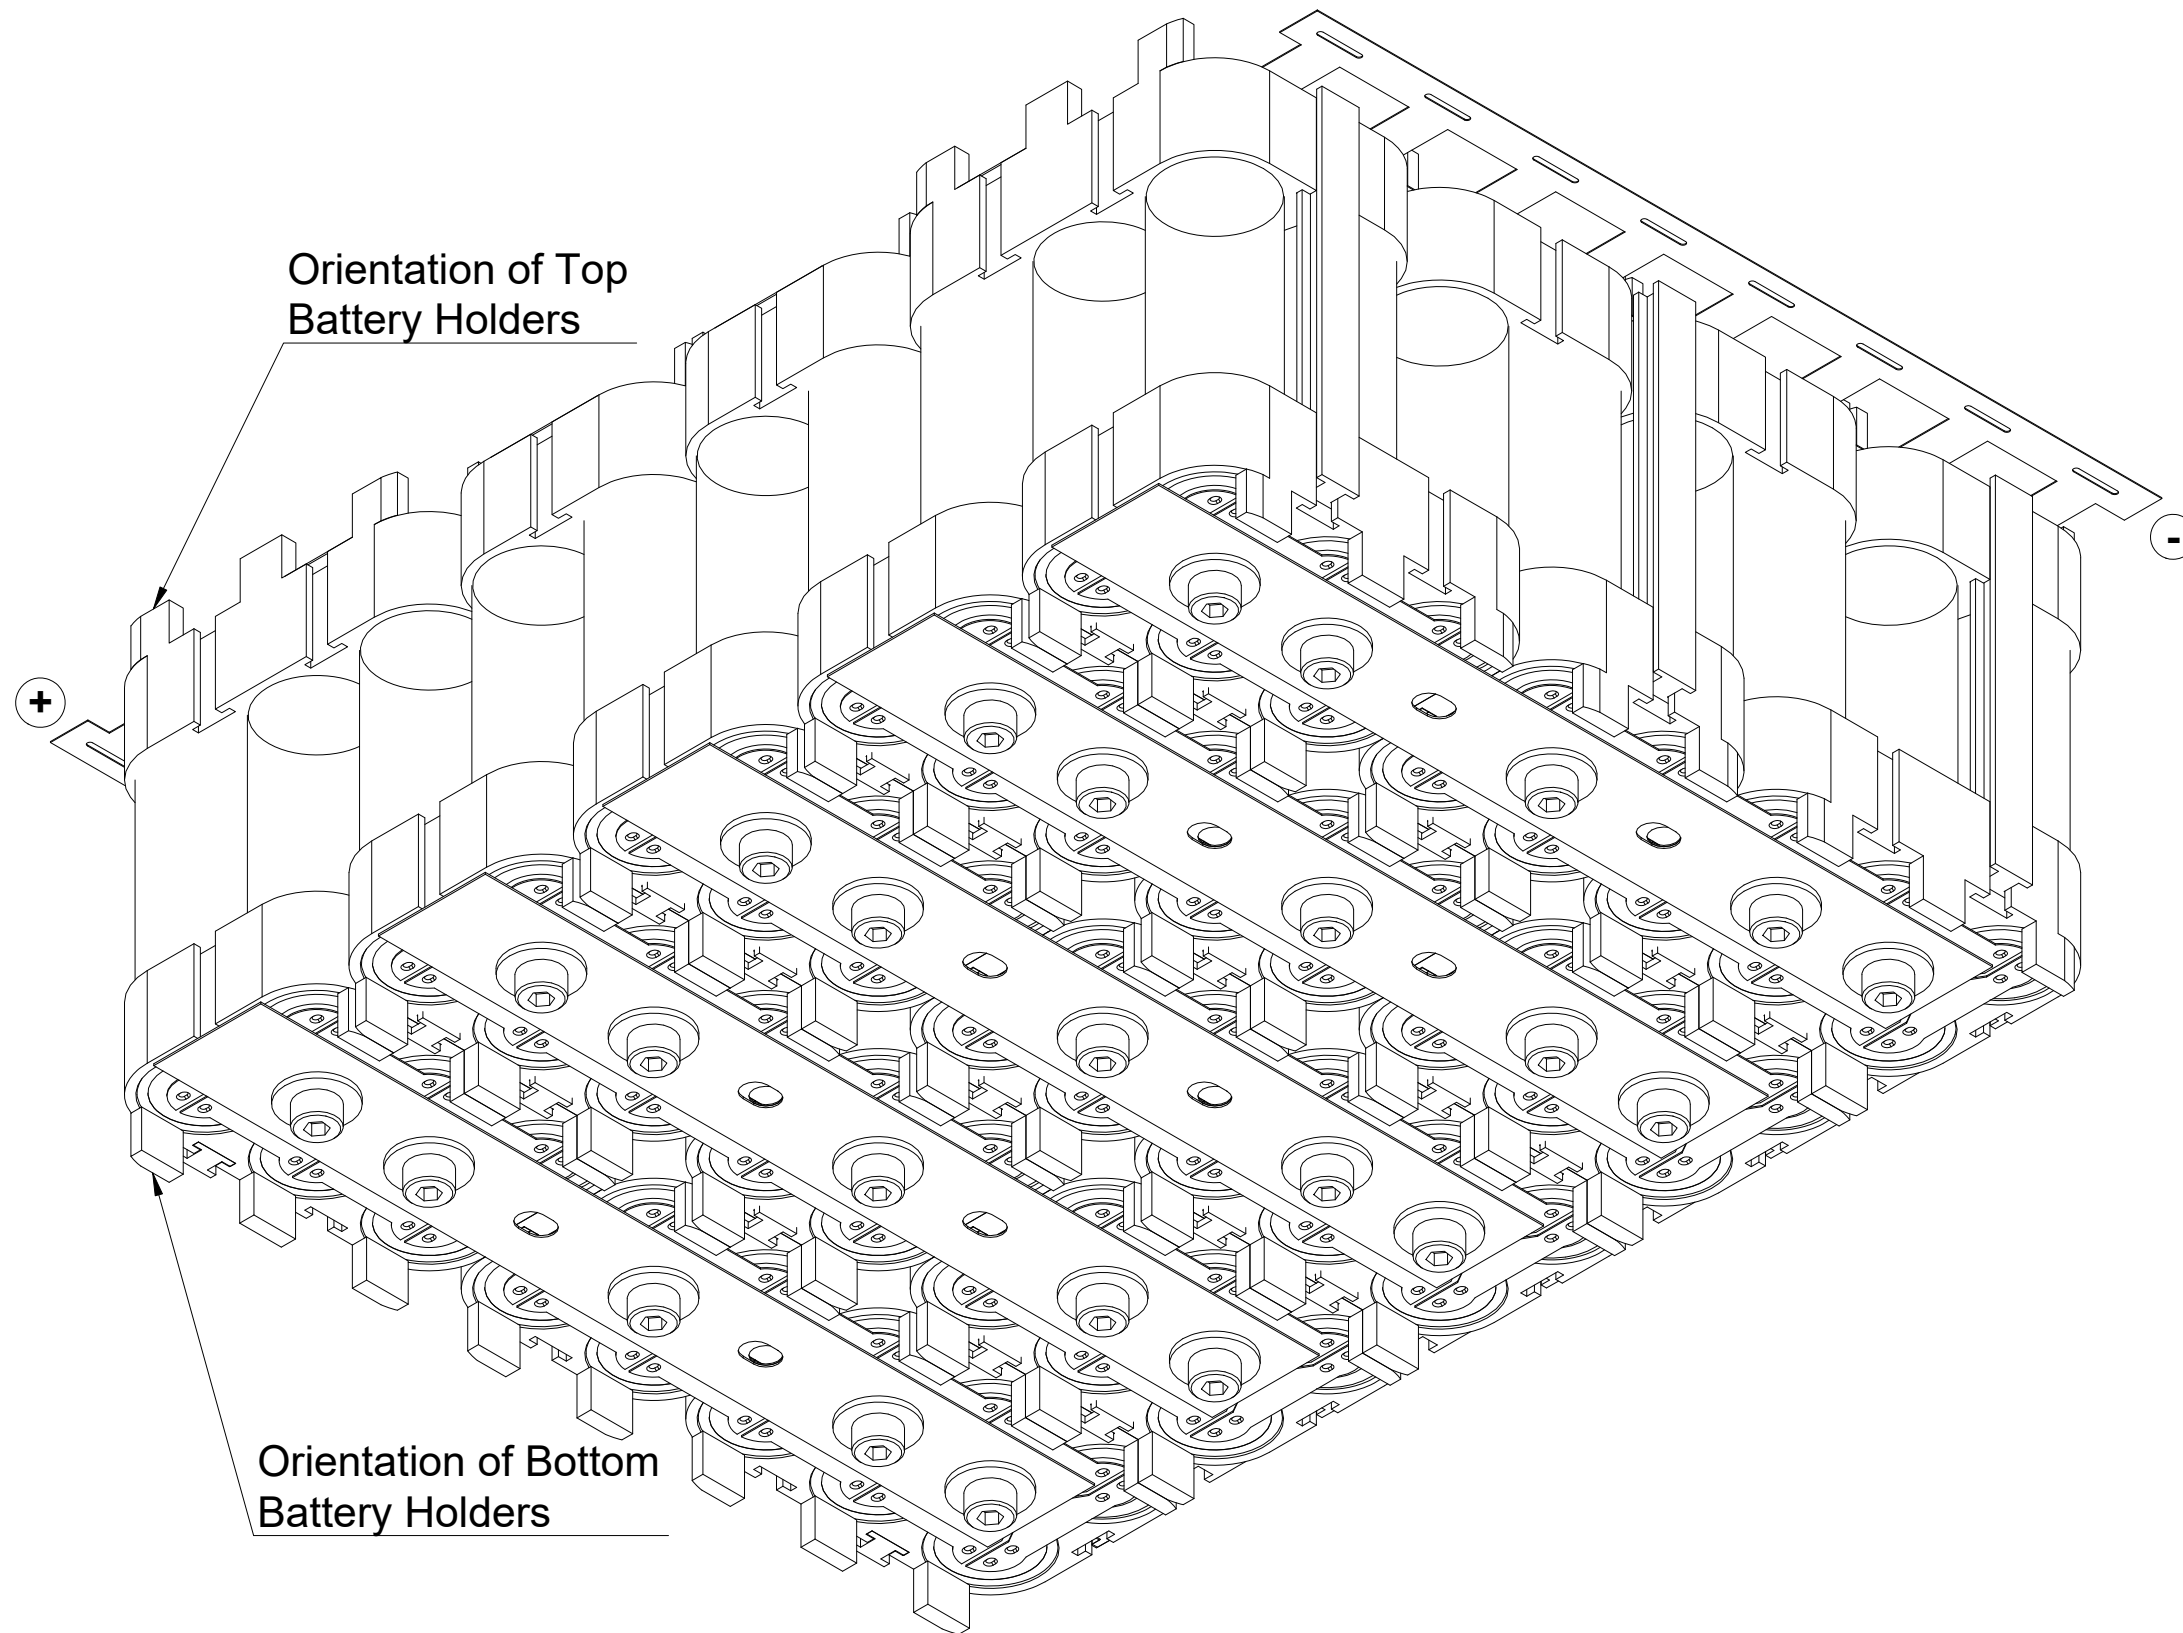

BOTTOM VIEW (WITHOUT ANY BAR)

BOTTOM VIEW (WITH BUS BAR)

SIDE VIEW

Whole plastic link bar
Short (cut) plastic link bar

SIDE VIEW

TOP VIEW (WITHOUT ANY BAR)

Whole plastic link bar
Short (cut) plastic link bar

TOP VIEW (WITH BUS BAR)

18650 8P10S

orlovac.eu
Marinko Orlovac

BOTTOM VIEW (WITH COPPER BARS)

BOTTOM VIEW

SIDE VIEW

SIDE VIEW

TOP VIEW (WITH COPPER BARS)

TOP VIEW

18650 8P10S

orlovac.eu
Marinko Orlovac

Orientation of Top
Battery Holders

Orientation of Bottom
Battery Holders

BOTTOM VIEW

18650 8P10S

orlovac.eu