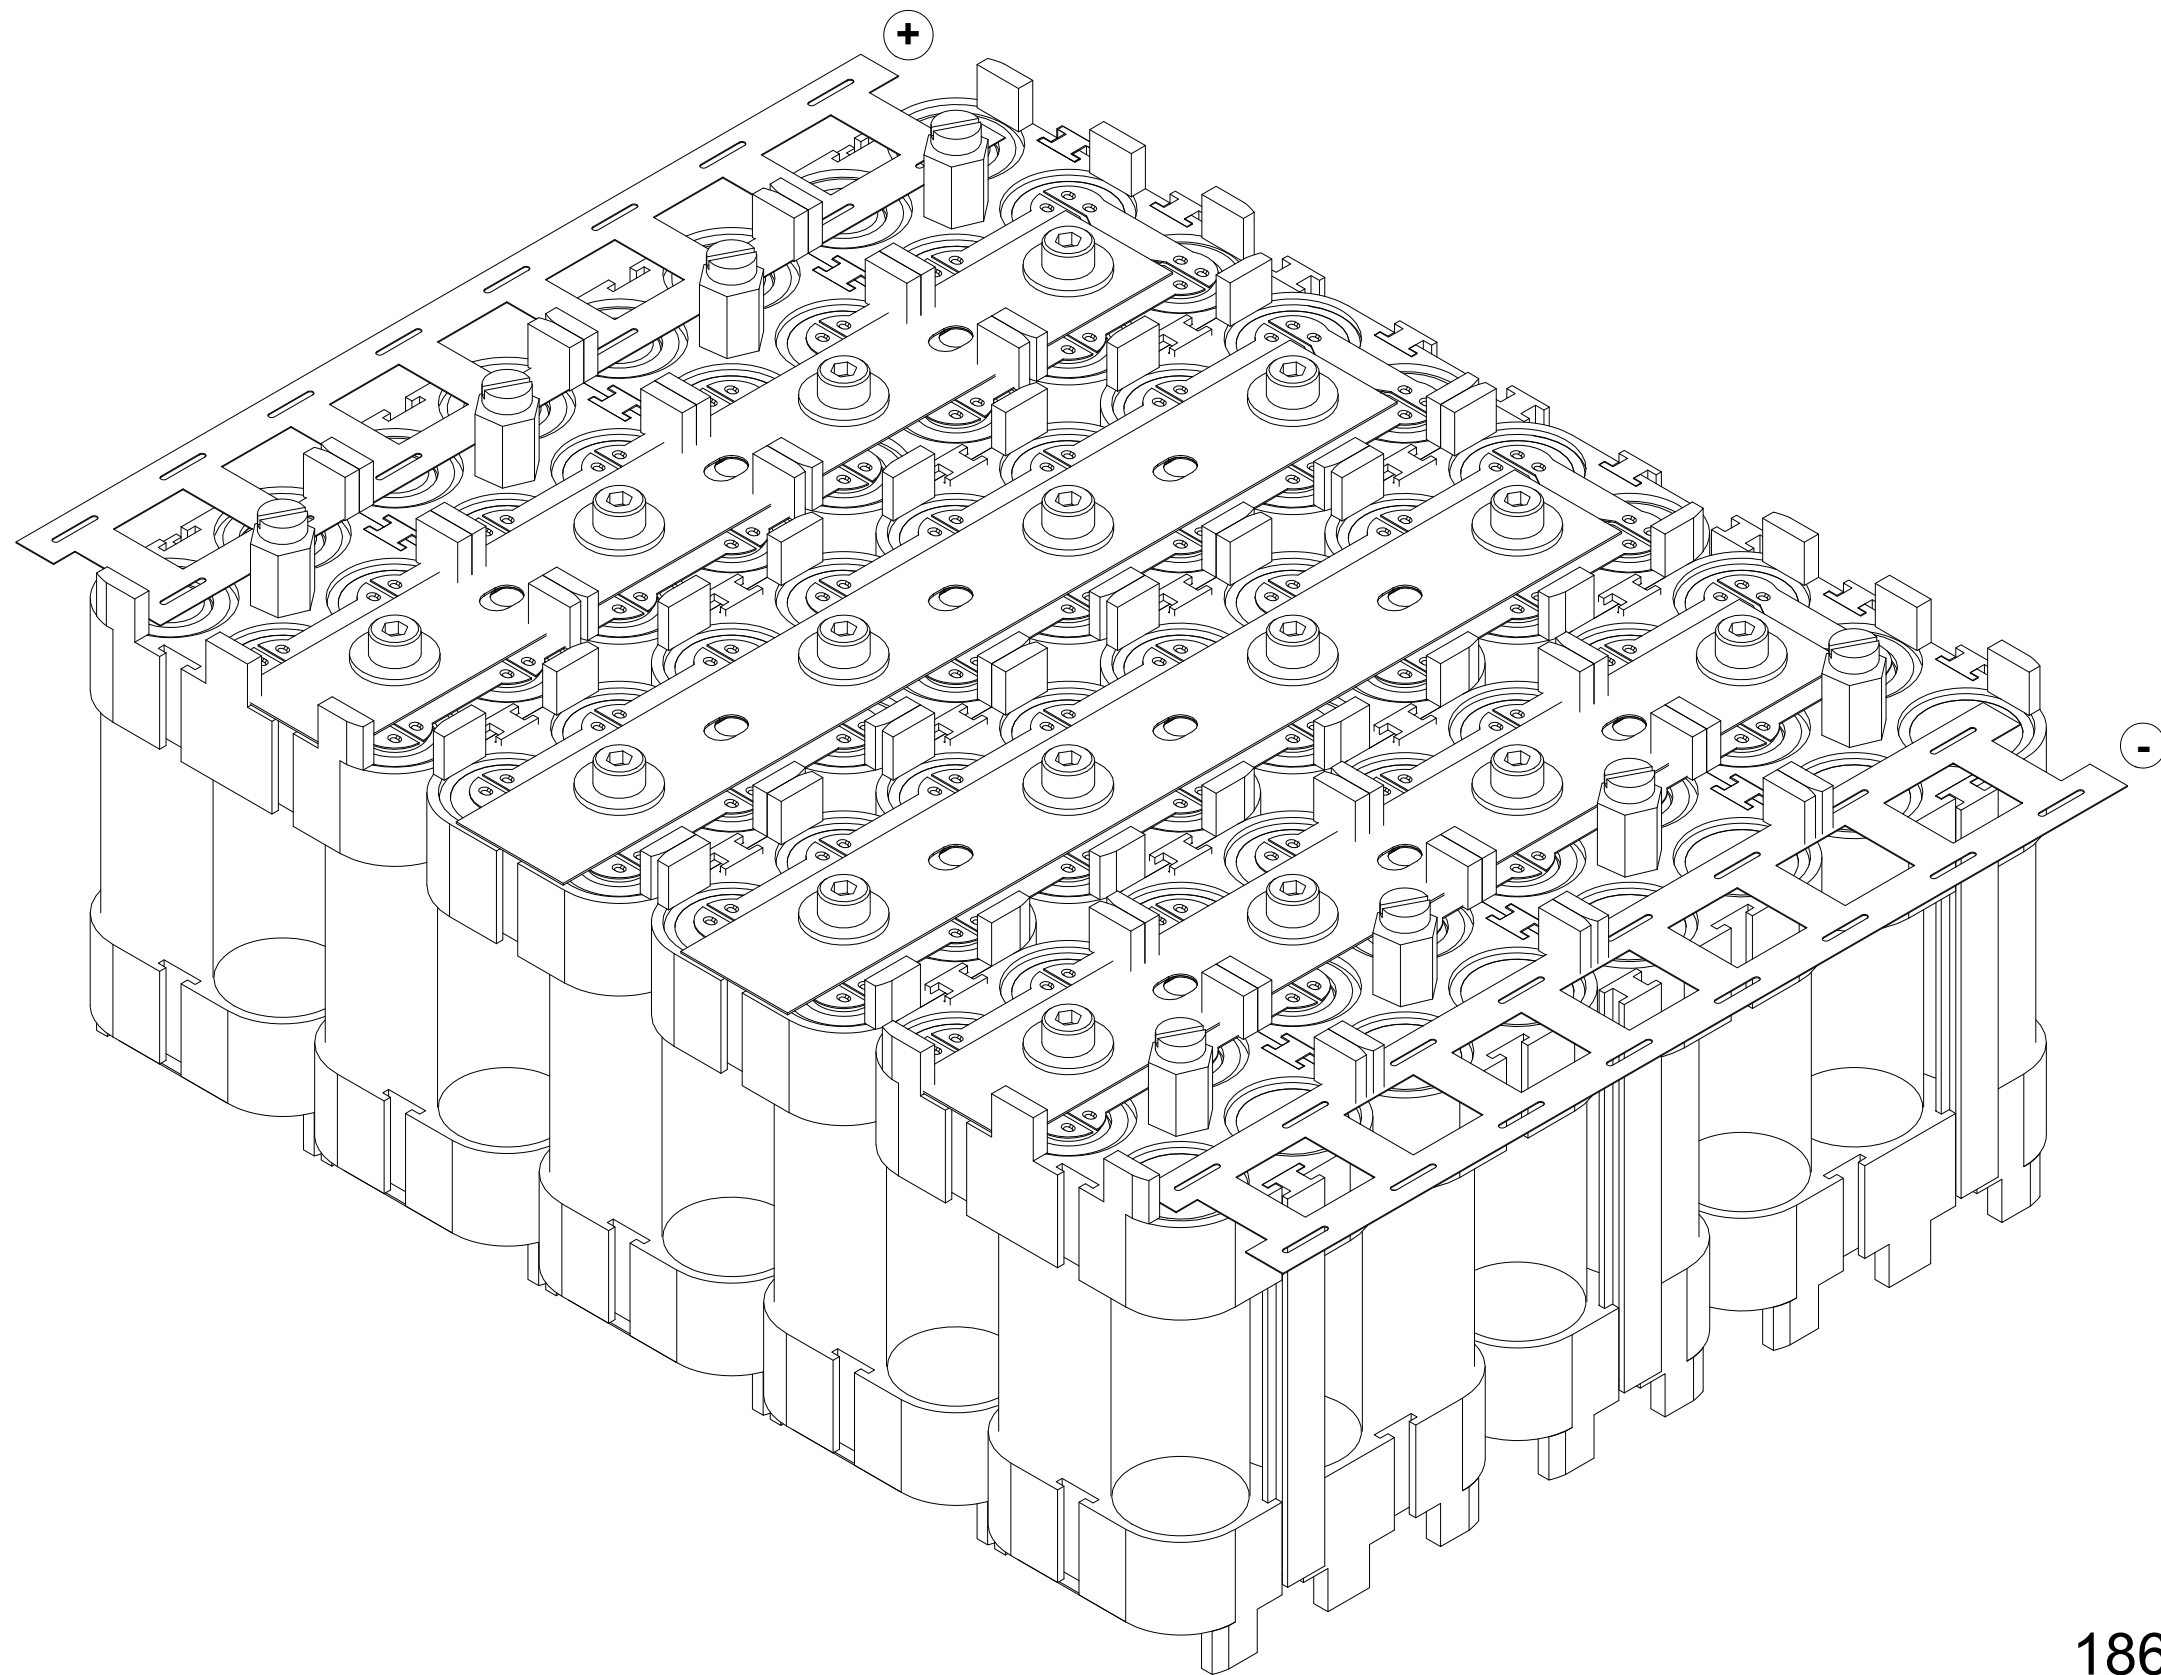

TOP VIEW

18650 8P10S

orlovac.eu
Marinko Orlovac