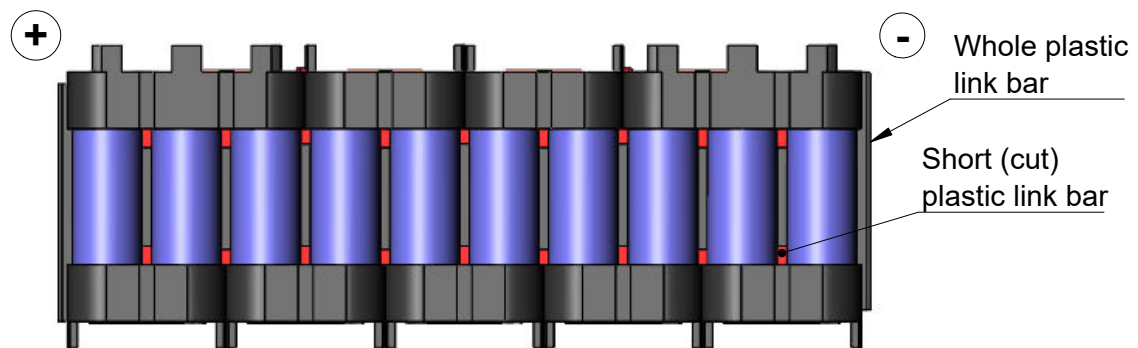

BOTTOM VIEW (WITHOUT ANY BAR)

BOTTOM VIEW (WITH BUS BAR)

SIDE VIEW

Whole plastic link bar
Short (cut) plastic link bar

SIDE VIEW

TOP VIEW (WITHOUT ANY BAR)

Whole plastic link bar
Short (cut) plastic link bar

TOP VIEW (WITH BUS BAR)

18650 8P10S

orlovac.eu
Marinko Orlovac

BOTTOM VIEW (WITH COPPER BARS)

BOTTOM VIEW

SIDE VIEW

SIDE VIEW

TOP VIEW (WITH COPPER BARS)

TOP VIEW

18650 8P10S

orlovac.eu
Marinko Orlovac

Orientation of Top
Battery Holders

Orientation of Bottom
Battery Holders

BOTTOM VIEW

18650 8P10S

orlovac.eu