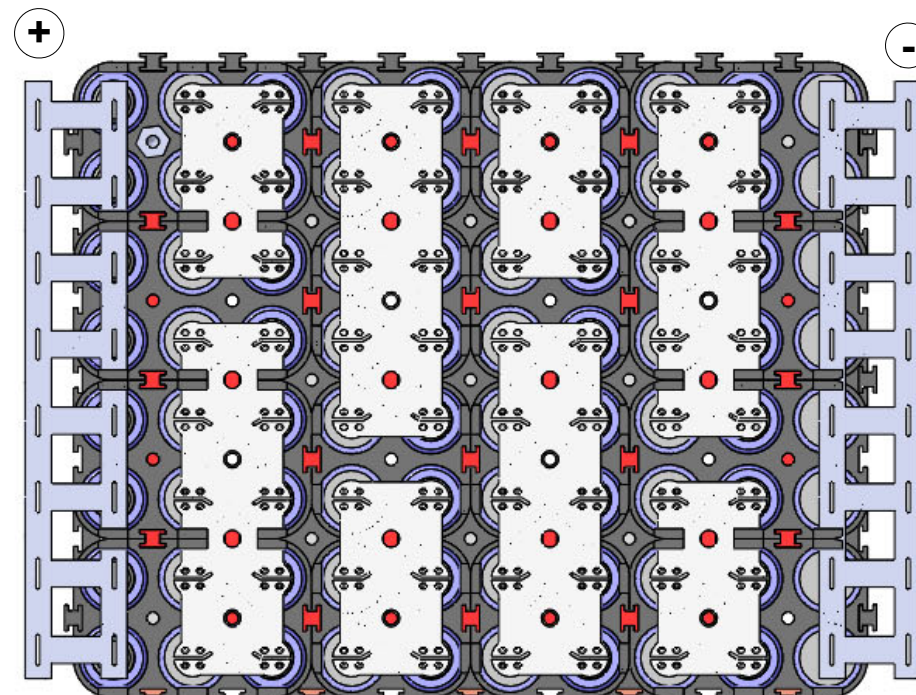

BOTTOM VIEW (WITHOUT ANY BAR)

BOTTOM VIEW (WITH BUS BAR)

SIDE VIEW

Whole plastic link bar
Short (cut) plastic link bar

SIDE VIEW

TOP VIEW (WITHOUT ANY BAR)

Whole plastic link bar
Short (cut) plastic link bar

TOP VIEW (WITH BUS BAR)

18650 8P10S

orlovac.eu
Marinko Orlovac

BOTTOM VIEW (WITH COPPER BARS)

BOTTOM VIEW

SIDE VIEW

SIDE VIEW

TOP VIEW (WITH COPPER BARS)

TOP VIEW

18650 8P10S

orlovac.eu
Marinko Orlovac

Orientation of Top
Battery Holders

Orientation of Bottom
Battery Holders

BOTTOM VIEW

18650 8P10S

orlovac.eu