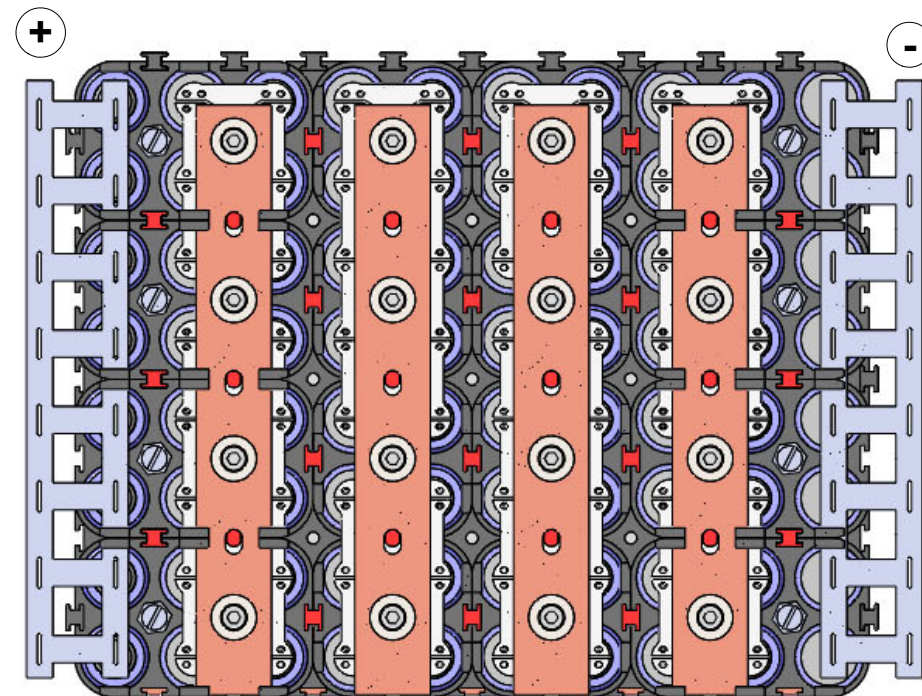

BOTTOM VIEW (WITHOUT ANY BAR)

BOTTOM VIEW (WITH BUS BAR)

SIDE VIEW

Whole plastic link bar
Short (cut) plastic link bar

SIDE VIEW

TOP VIEW (WITHOUT ANY BAR)

Whole plastic link bar
Short (cut) plastic link bar

TOP VIEW (WITH BUS BAR)

18650 8P10S

orlovac.eu
Marinko Orlovac

BOTTOM VIEW (WITH COPPER BARS)

BOTTOM VIEW

SIDE VIEW

SIDE VIEW

TOP VIEW (WITH COPPER BARS)

TOP VIEW

18650 8P10S

orlovac.eu
Marinko Orlovac

Orientation of Top
Battery Holders

Orientation of Bottom
Battery Holders

BOTTOM VIEW

18650 8P10S

orlovac.eu