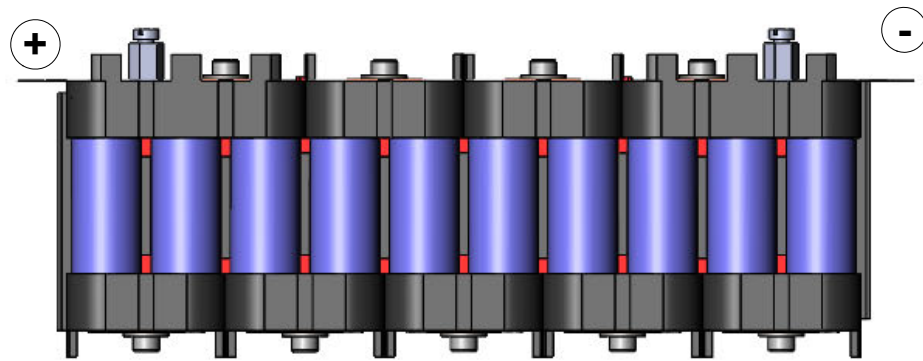

BOTTOM VIEW (WITHOUT ANY BAR)

BOTTOM VIEW (WITH BUS BAR)

SIDE VIEW

Whole plastic link bar
Short (cut) plastic link bar

SIDE VIEW

TOP VIEW (WITHOUT ANY BAR)

Whole plastic link bar
Short (cut) plastic link bar

TOP VIEW (WITH BUS BAR)

18650 8P10S

orlovac.eu
Marinko Orlovac

BOTTOM VIEW (WITH COPPER BARS)

BOTTOM VIEW

SIDE VIEW

SIDE VIEW

TOP VIEW (WITH COPPER BARS)

TOP VIEW

18650 8P10S

orlovac.eu
Marinko Orlovac

Orientation of Top
Battery Holders

Orientation of Bottom
Battery Holders

BOTTOM VIEW

18650 8P10S

orlovac.eu