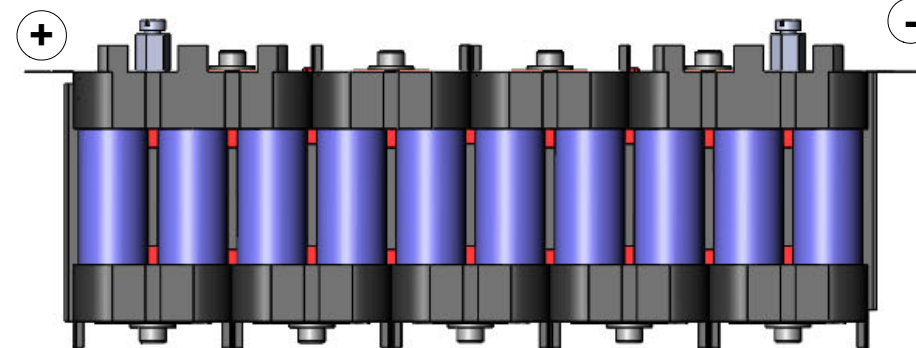

BOTTOM VIEW (WITHOUT ANY BAR)

BOTTOM VIEW (WITH BUS BAR)

SIDE VIEW

Whole plastic link bar
Short (cut) plastic link bar

SIDE VIEW

TOP VIEW (WITHOUT ANY BAR)

Whole plastic link bar
Short (cut) plastic link bar

TOP VIEW (WITH BUS BAR)

18650 8P10S

orlovac.eu
Marinko Orlovac

BOTTOM VIEW (WITH COPPER BARS)

BOTTOM VIEW

SIDE VIEW

SIDE VIEW

TOP VIEW (WITH COPPER BARS)