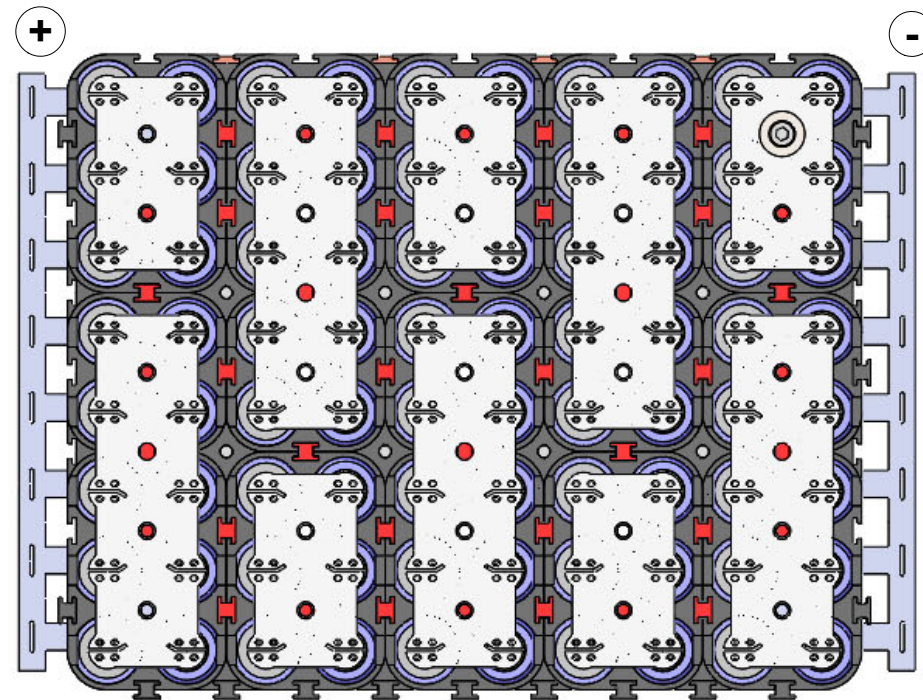

BOTTOM VIEW (WITHOUT ANY BAR)

BOTTOM VIEW (WITH BUS BAR)

SIDE VIEW

Whole plastic link bar
Short (cut) plastic link bar

SIDE VIEW

TOP VIEW (WITHOUT ANY BAR)

Whole plastic link bar
Short (cut) plastic link bar

TOP VIEW (WITH BUS BAR)

18650 8P10S

orlovac.eu
Marinko Orlovac

BOTTOM VIEW (WITH COPPER BARS)

BOTTOM VIEW

SIDE VIEW

SIDE VIEW

TOP VIEW (WITH COPPER BARS)

TOP VIEW

18650 8P10S

orlovac.eu
Marinko Orlovac

Orientation of Top
Battery Holders

Orientation of Bottom
Battery Holders

BOTTOM VIEW

18650 8P10S

orlovac.eu