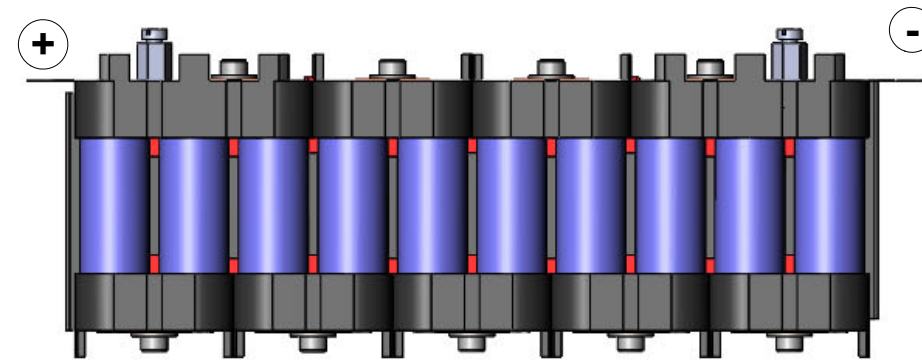

BOTTOM VIEW (WITHOUT ANY BAR)

BOTTOM VIEW (WITH BUS BAR)

SIDE VIEW

Whole plastic link bar
Short (cut) plastic link bar

SIDE VIEW

TOP VIEW (WITHOUT ANY BAR)

Whole plastic link bar
Short (cut) plastic link bar

TOP VIEW (WITH BUS BAR)

18650 8P10S

orlovac.eu
Marinko Orlovac

BOTTOM VIEW (WITH COPPER BARS)

BOTTOM VIEW

SIDE VIEW

SIDE VIEW

TOP VIEW (WITH COPPER BARS)

TOP VIEW

18650 8P10S

orlovac.eu
Marinko Orlovac

Orientation of Top
Battery Holders

Orientation of Bottom
Battery Holders

BOTTOM VIEW

18650 8P10S

orlovac.eu