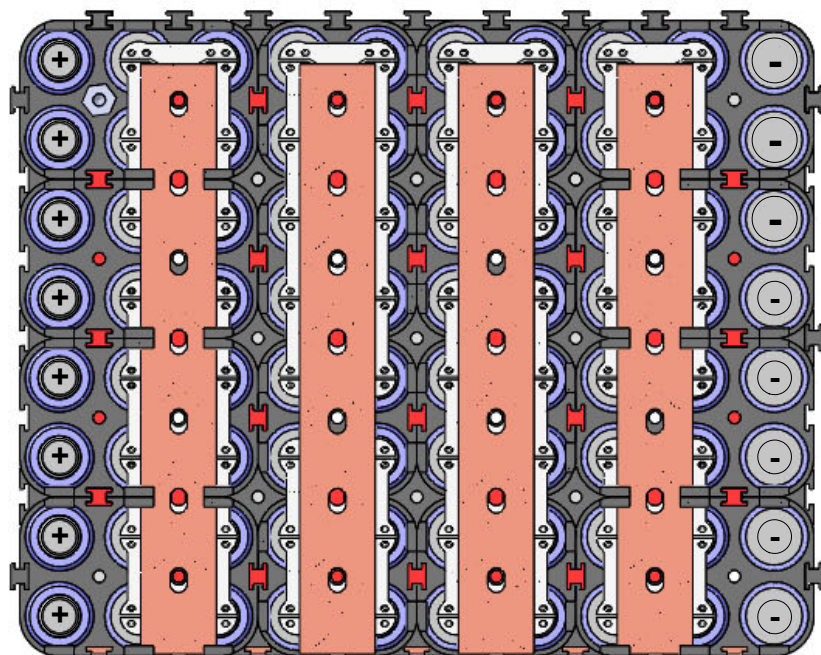

BOTTOM VIEW (WITHOUT ANY BAR)

BOTTOM VIEW (WITH BUS BAR)

SIDE VIEW

Whole plastic link bar
Short (cut) plastic link bar

SIDE VIEW

TOP VIEW (WITHOUT ANY BAR)

Whole plastic link bar
Short (cut) plastic link bar

TOP VIEW (WITH BUS BAR)

18650 8P10S

orlovac.eu
Marinko Orlovac

BOTTOM VIEW (WITH COPPER BARS)

BOTTOM VIEW

SIDE VIEW

SIDE VIEW

TOP VIEW (WITH COPPER BARS)

TOP VIEW

18650 8P10S

orlovac.eu
Marinko Orlovac

Orientation of Top
Battery Holders

Orientation of Bottom
Battery Holders

BOTTOM VIEW

18650 8P10S

orlovac.eu