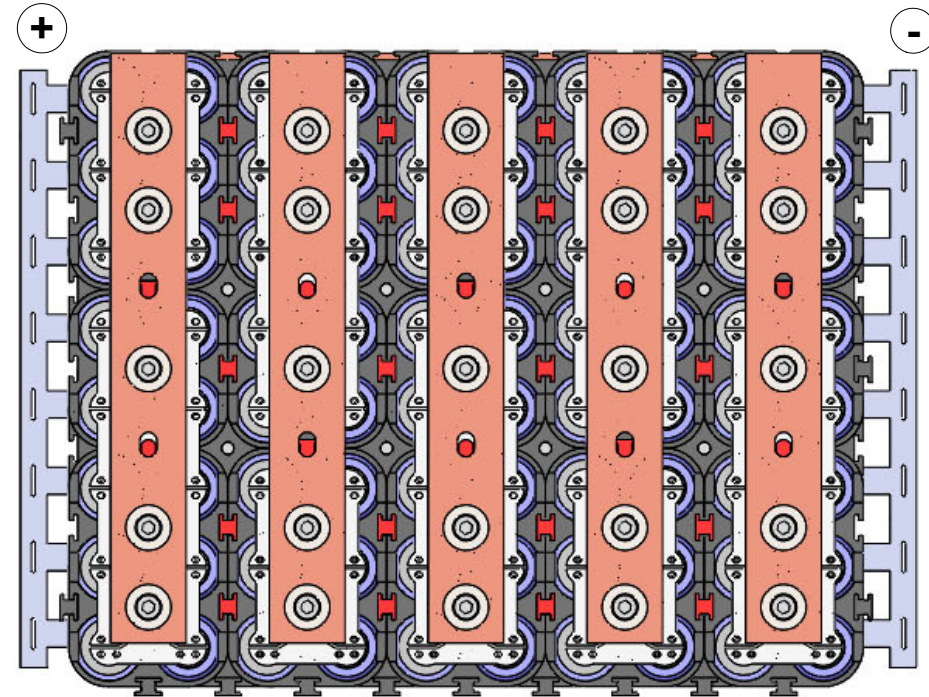

BOTTOM VIEW (WITHOUT ANY BAR)

BOTTOM VIEW (WITH BUS BAR)

SIDE VIEW

Whole plastic link bar
Short (cut) plastic link bar

SIDE VIEW

TOP VIEW (WITHOUT ANY BAR)

Whole plastic link bar
Short (cut) plastic link bar

TOP VIEW (WITH BUS BAR)

18650 8P10S

orlovac.eu
Marinko Orlovac

BOTTOM VIEW (WITH COPPER BARS)

BOTTOM VIEW

SIDE VIEW

SIDE VIEW

TOP VIEW (WITH COPPER BARS)

TOP VIEW

18650 8P10S

orlovac.eu
Marinko Orlovac

Orientation of Top
Battery Holders

Orientation of Bottom
Battery Holders

BOTTOM VIEW

18650 8P10S

orlovac.eu