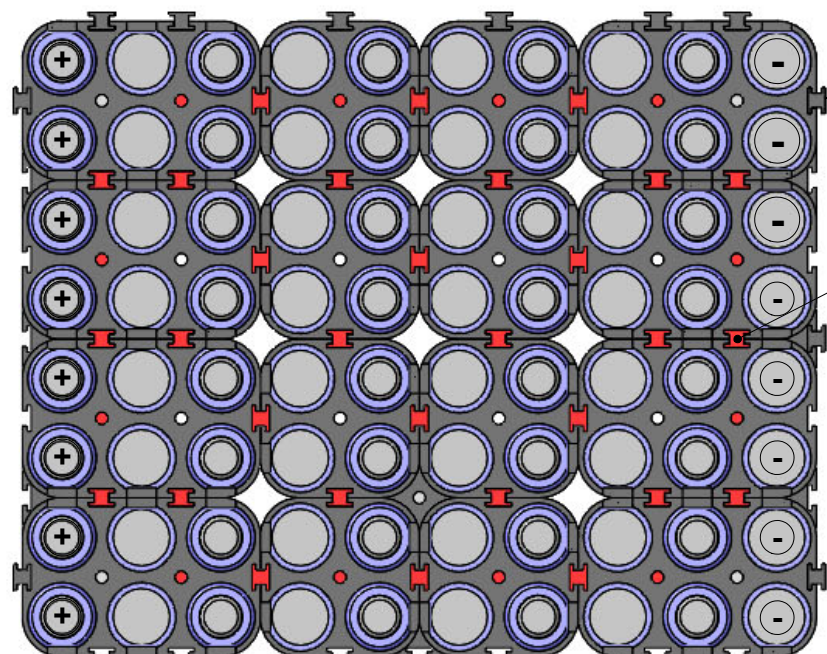

BOTTOM VIEW (WITHOUT ANY BAR)

BOTTOM VIEW (WITH BUS BAR)

SIDE VIEW

Whole plastic link bar
Short (cut) plastic link bar

SIDE VIEW

TOP VIEW (WITHOUT ANY BAR)

Whole plastic link bar
Short (cut) plastic link bar

TOP VIEW (WITH BUS BAR)

18650 8P10S

orlovac.eu
Marinko Orlovac

BOTTOM VIEW (WITH COPPER BARS)

BOTTOM VIEW

SIDE VIEW

SIDE VIEW

TOP VIEW (WITH COPPER BARS)

TOP VIEW

18650 8P10S

orlovac.eu
Marinko Orlovac

Orientation of Top
Battery Holders

Orientation of Bottom
Battery Holders

BOTTOM VIEW

18650 8P10S

orlovac.eu